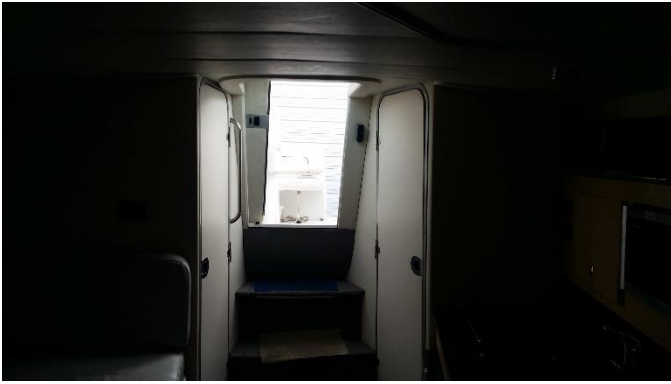

LONG ISLAND BOAT CENTER
110 SUNRISE HIGHWAY, WEST ISLIP, NY 11795
631.661.5282 www.liboatcenter.com